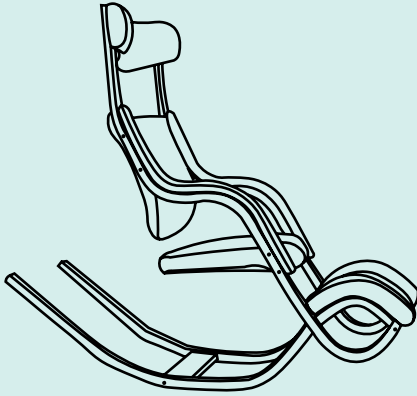

Gravity

RELAX INTO COMPLETE WEIGHTLESSNESS

By Peter Opsvik
1984

Experience ultimate relaxation and weightlessness with the Gravity. The design classic supports your back and neck while continuously promoting flow and movement in countless positions. Fully reclined, the Gravity elevates your legs above your

heart, and rocks gently to the rhythm of your breathing. Leaning forward, it can be used as a kneeling chair. This unique combination makes it the ideal chair for the contemporary home and work environment.

varier®

TECHNICAL INFORMATION

W73 x D135 x H122 cm

Seat height: 44 cm

Weight: 13,5 kg

Base: Natural laquered ash, Black laquered ash

Fabrics: Breeze Fusion, Leather, Dinamica, Dolce, Fame, Hallingdal, Revive, Steelcut Trio 2, Umami