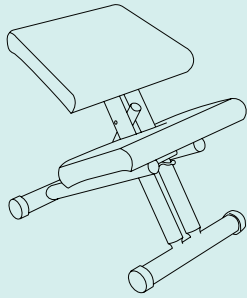

Thanks to the wood knobs, the seat can be positioned in four different angles. Multi is compact and can lie completely flat, making it easy to carry or store. Along with the iconic kneeling design, it is the ideal all-rounder chair.

varier®

TECHNICAL INFORMATION

W47 x D60 x H42 - 63 cm

Seat height: 42 - 63 cm

Weight: 7,9 kg

Base: Natural laquered ash

Fabrics: Fame, Revive, Leather

Warranty: Seven years warranty on
all wood parts, five years warranty
on all mechanical parts